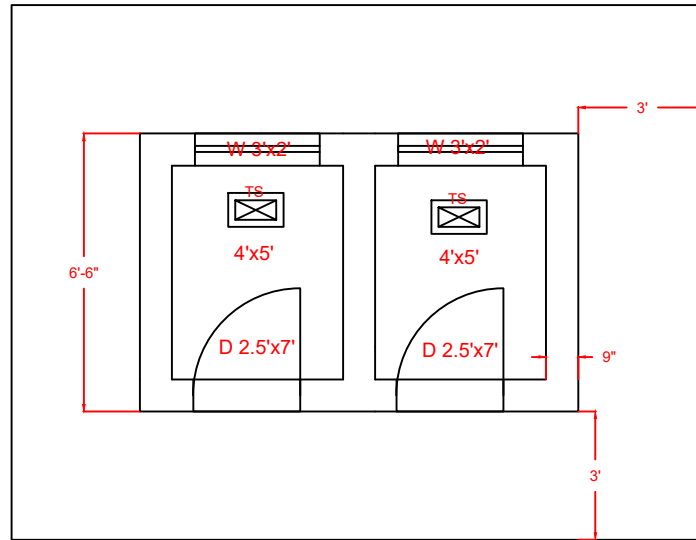

EXISTING TOILETS

LAYOUT

NOTES:

PREPARED BY: CHIP

GOVT. ELEMENTARY SCHOOL KALLAR WALI
JATOI

DRAWING NO. 1